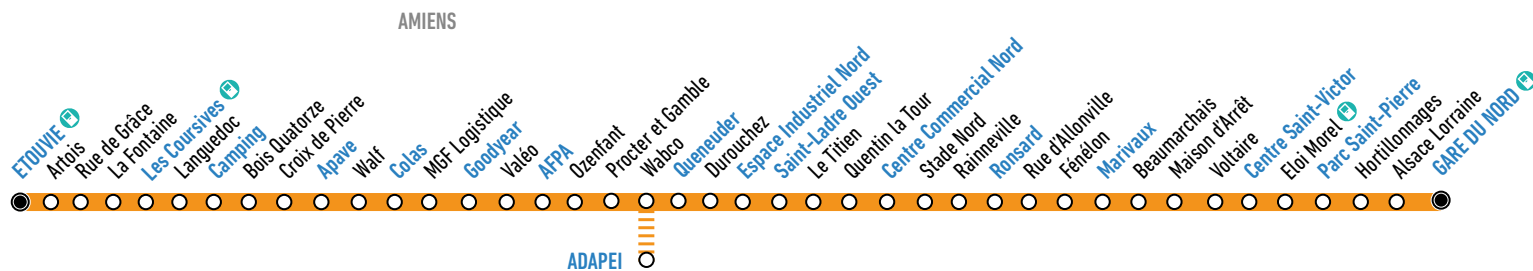

- Consulter l'horaire de l'arrêt principal le plus proche
- Flasher le QR Code à droite
- Utiliser la recherche d'itinéraire sur ametis.fr

En direction de la Gare du Nord

Horaires du lundi au vendredi

| | LMM/VLMMJ/ | | | | | | | | | | | LMMJ/LMMJ/V | | | | | | | | | | | | | | | |
|-------------------------------|------------|-------|-------|-------|-------|-------|-------|-------|-------|-------|-------|-------------|-------|-------|-------|-------|-------|-------|-------|-------|-------|-------|-------|-------|-------|-------|-------|
| Etouvie Quai B | 04:15 | 05:07 | 06:00 | 06:36 | 07:07 | 07:35 | 08:00 | 09:14 | 10:11 | 11:05 | 12:18 | 12:43 | 13:09 | 14:10 | 15:23 | 15:30 | 15:58 | 16:16 | 16:22 | 16:46 | 17:07 | 17:38 | 18:08 | 19:11 | 20:19 | 21:09 | 22:11 |
| Les Coursives | 04:17 | 05:09 | 06:02 | 06:38 | 07:09 | 07:37 | 08:02 | 09:16 | 10:13 | 11:07 | 12:20 | 12:45 | 13:11 | 14:12 | 15:25 | 15:32 | 16:00 | 16:18 | 16:24 | 16:48 | 17:09 | 17:40 | 18:10 | 19:13 | 20:21 | 21:11 | 22:13 |
| Camping | 04:19 | 05:11 | 06:04 | 06:40 | 07:11 | 07:39 | 08:04 | 09:18 | 10:15 | 11:09 | 12:22 | 12:47 | 13:13 | 14:14 | 15:27 | 15:34 | 16:02 | 16:20 | 16:26 | 16:50 | 17:11 | 17:42 | 18:12 | 19:15 | 20:23 | 21:13 | 22:15 |
| Apave | 04:24 | 05:16 | 06:09 | 06:45 | 07:17 | 07:45 | 08:10 | 09:24 | 10:20 | 11:14 | 12:27 | 12:52 | 13:18 | 14:19 | 15:32 | 15:39 | 16:07 | 16:26 | 16:32 | 16:56 | 17:17 | 17:48 | 18:18 | 19:20 | 20:28 | 21:18 | 22:20 |
| Colas | 04:25 | 05:17 | 06:10 | 06:47 | 07:19 | 07:47 | 08:12 | 09:26 | 10:22 | 11:16 | 12:29 | 12:54 | 13:20 | 14:21 | 15:34 | 15:41 | 16:09 | 16:28 | 16:34 | 16:58 | 17:19 | 17:50 | 18:20 | 19:22 | 20:29 | 21:19 | 22:21 |
| AFPA | 04:29 | 05:21 | 06:14 | 06:51 | 07:23 | 07:51 | 08:16 | 09:30 | 10:26 | 11:20 | 12:33 | 12:58 | 13:24 | 14:25 | 15:38 | 15:45 | 16:13 | 16:32 | 16:38 | 17:02 | 17:23 | 17:54 | 18:24 | 19:26 | 20:33 | 21:23 | 22:25 |
| ADAPEI | - | - | - | - | - | - | - | - | - | - | 12:37 | 13:02 | - | - | 15:42 | - | - | 16:36 | - | 17:06 | - | - | - | - | - | - | - |
| Queneuder | 04:32 | 05:24 | 06:17 | 06:54 | 07:26 | 07:54 | 08:19 | 09:33 | 10:29 | 11:23 | 12:41 | 13:06 | 13:27 | 14:28 | 15:46 | 15:48 | 16:16 | 16:40 | 16:41 | 17:10 | 17:26 | 17:57 | 18:27 | 19:29 | 20:36 | 21:26 | 22:28 |
| Espace Industriel Nord | 04:33 | 05:25 | 06:18 | 06:55 | 07:27 | 07:56 | 08:21 | 09:34 | 10:30 | 11:25 | 12:44 | 13:09 | 13:29 | 14:30 | 15:49 | 15:49 | 16:18 | 16:43 | 16:43 | 17:13 | 17:28 | 17:59 | 18:28 | 19:30 | 20:37 | 21:27 | 22:29 |
| Saint-Ladre Ouest | 04:36 | 05:28 | 06:21 | 06:58 | 07:30 | 07:59 | 08:24 | 09:37 | 10:32 | 11:27 | 12:47 | 13:12 | 13:32 | 14:32 | 15:52 | 15:52 | 16:21 | 16:46 | 16:46 | 17:16 | 17:31 | 18:02 | 18:31 | 19:33 | 20:40 | 21:30 | 22:32 |
| Centre Commercial Nord Quai B | 04:38 | 05:30 | 06:23 | 07:01 | 07:33 | 08:02 | 08:27 | 09:39 | 10:34 | 11:29 | 12:49 | 13:14 | 13:34 | 14:34 | 15:54 | 15:54 | 16:23 | 16:48 | 16:48 | 17:18 | 17:33 | 18:04 | 18:34 | 19:36 | 20:43 | 21:33 | 22:35 |
| Centre Commercial Nord Quai C | 04:39 | 05:31 | 06:24 | 07:02 | 07:34 | 08:03 | 08:28 | 09:40 | 10:35 | 11:30 | 12:50 | 13:15 | 13:35 | 14:35 | 15:55 | 15:55 | 16:24 | 16:49 | 16:49 | 17:19 | 17:34 | 18:05 | 18:35 | 19:37 | 20:44 | 21:34 | 22:36 |
| Ronsard | 04:42 | 05:34 | 06:28 | 07:07 | 07:40 | 08:09 | 08:34 | 09:45 | 10:40 | 11:35 | 12:55 | 13:20 | 13:40 | 14:40 | 16:00 | 16:00 | 16:30 | 16:55 | 16:55 | 17:25 | 17:40 | 18:11 | 18:41 | 19:42 | 20:48 | 21:38 | 22:39 |
| Marivaux | 04:44 | 05:36 | 06:30 | 07:09 | 07:42 | 08:12 | 08:37 | 09:48 | 10:43 | 11:38 | 12:58 | 13:23 | 13:43 | 14:43 | 16:03 | 16:03 | 16:33 | 16:58 | 16:58 | 17:28 | 17:43 | 18:14 | 18:44 | 19:44 | 20:50 | 21:40 | 22:41 |
| Centre Saint-Victor | 04:47 | 05:39 | 06:34 | 07:13 | 07:46 | 08:16 | 08:41 | 09:52 | 10:47 | 11:42 | 13:02 | 13:27 | 13:47 | 14:47 | 16:07 | 16:07 | 16:37 | 17:02 | 17:02 | 17:32 | 17:47 | 18:18 | 18:48 | 19:48 | 20:54 | 21:44 | 22:44 |
| Parc Saint-Pierre | 04:50 | 05:42 | 06:36 | 07:16 | 07:50 | 08:20 | 08:45 | 09:56 | 10:51 | 11:46 | 13:06 | 13:31 | 13:51 | 14:51 | 16:11 | 16:11 | 16:41 | 17:06 | 17:06 | 17:36 | 17:51 | 18:21 | 18:51 | 19:51 | 20:56 | 21:46 | 22:47 |
| Gare du Nord Quai E | 04:53 | 05:45 | 06:40 | 07:20 | 07:55 | 08:25 | 08:50 | 10:00 | 10:55 | 11:50 | 13:10 | 13:35 | 13:55 | 14:55 | 16:15 | 16:15 | 16:45 | 17:10 | 17:10 | 17:40 | 17:55 | 18:25 | 18:55 | 19:55 | 21:00 | 21:50 | 22:50 |